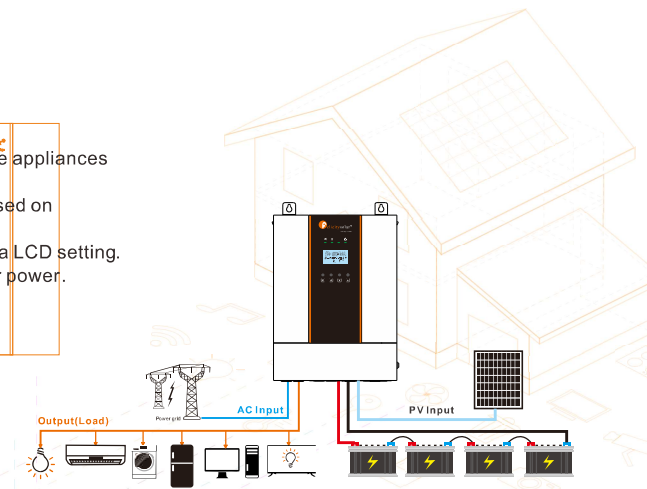

SOLAR INVERTER IVEM Series

Upgrade system, Stronger protection

CHARGING PROTECTION

SUPPORT A VARIETY OF BATTERIES

PARALLEL MACHINE

WORKING WITHOUT BATTERY

LOW NOISE

MAX PV VOLTAGE

PRODUCT PARAMETERS

Model	IVEM3024	IVEM5048
Rated Output Power(VA)	3000VA	5000VA
Rated Output Power(W)	3000W	5000W
Nominal DC Input Voltage	24V	48V
Nominal Input Voltage	230Vac	
Max AC Input Voltage	280Vac	
Nominal Input Frequency	50Hz / 60Hz (Auto detection)	
Efficiency (Line Mode)	>95% (Rated R load, battery full charged)	
Pass Through Without Battery	Yes	
Utility Charge Mode Specifications		
Input Voltage Range	90-280Vac	
Over Charge Protection	Yes	
Solar Charging & Utility Charging		
Max. PV Open Circuit Voltage	500V	
PV Voltage Working Range	120V - 500V	
Max. Input Power	4000W	6000W
Max. Solar Charging Current	100A	
Max. Charging Current(PV+Grid)	100A	
Max. Input Current	15A	20A
Min. Startup Voltage	125V	
Inverter Mode Specifications		
Output Voltage Waveform	Pure sine wave	
Nominal Output Voltage	230Vac±5%	
Nominal Output Frequency (Hz)	50±0.3Hz/60Hz±0.3Hz (Adjustable)	
Parallel Unit	—	12
Peak Efficiency	93%	
Over-Load Protection (SMPS load)	5s@≥150% load; 10s@105%~150% load	
Surge Rating	2* rated power for 5s	
Capable of Starting Electric	Yes	
Output Short Circuit Protection	Yes	
General Specifications		
Operating Temperature	0°C ~55°C	
Range Storage Temperature	-15°C ~60°C	
Net Weight(KG)	9.1KG	11.2KG
Gross Weight(KG)	10.8KG	13.2KG
Product Size (D*W*H)	395x295x129mm	415x320x129mm
Package Dimension (D*W*H)	492x392x222mm	514x419x222mm